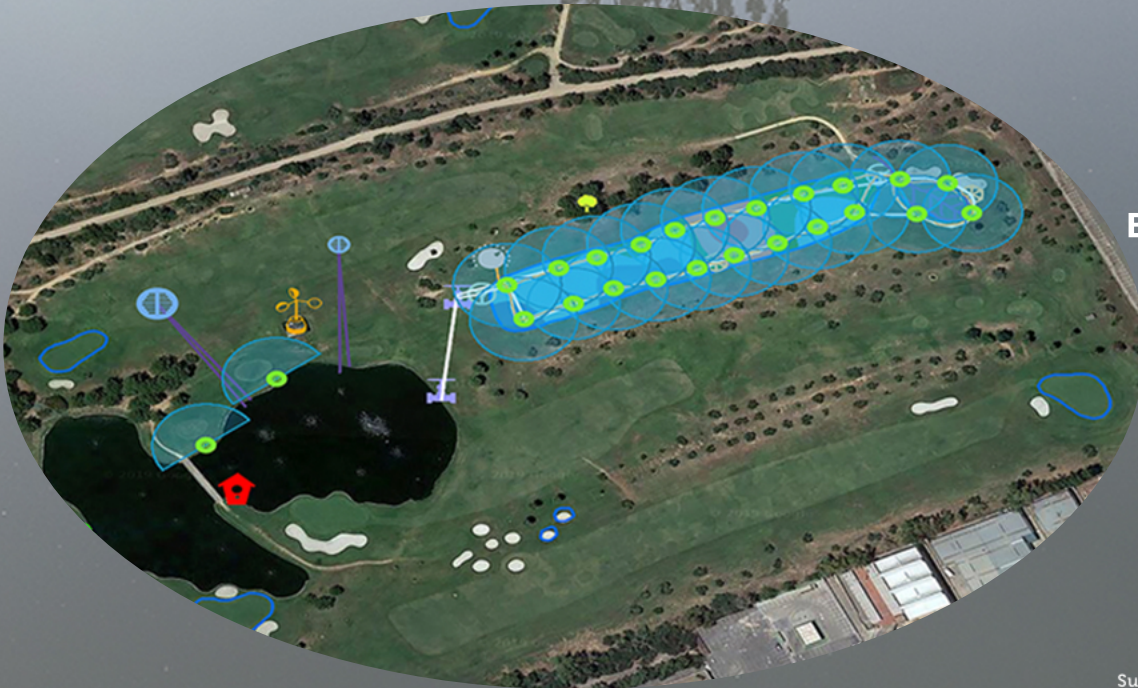

POGO[®] mapper

GNSS Receiver and GIS Mapper

***Integrates with TurfPro Mobile App**
Easily clips on your belt to Map just about anything including:

- Course Setup
- Sprinklers
- Valves
- Wire
- Repairs
- Drainage
- Ball speed and other specs
- Clipping Yield
- Wildlife Records
- Tree Inventory
- Incidents
- IPM Zones
- Photos
- And more!