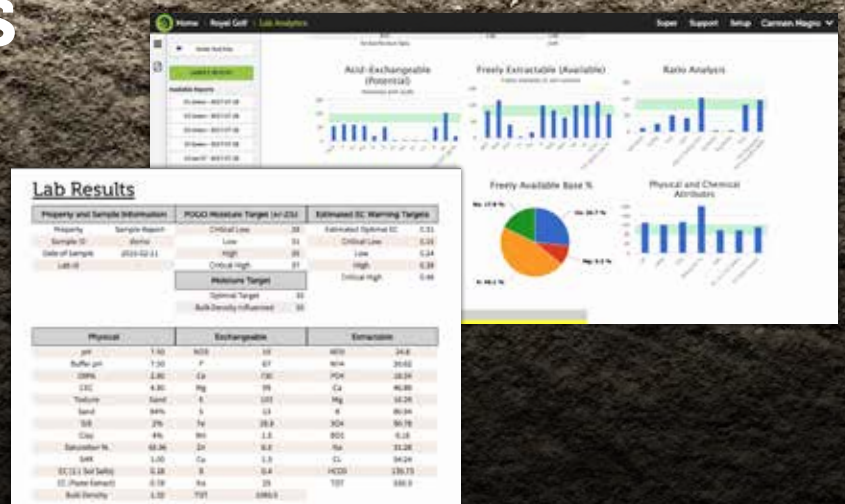

Legacy Hardware

POGO Pro

The POGO Pro has been replaced by the POGO Pro+ which is designed to allow for expandability into the future.

However, the POGO Pro works well with all new POGO software (app and cloud). If you own a POGO Pro which was originally set up with WiFi connectivity to smartphone devices, you can get it converted to bluetooth to use TurfPro Mobile easily since we no longer support WiFi connectivity.

You can add POGO Pro+ units to your account and have seamless integration with any number of other POGO Pros or Pro+ units.

For more information regarding use of the POGO Pro or updating your equipment, contact us at info@pogoturfpro.com

POGO mini

Due to the high demand for the POGO Pro+ and the TurfPro Cloud analytics and mapping system, we have discontinued our POGO mini which was a supplement to the POGO Pro system.

Any customer with a POGO mini who wishes to move to using the POGO Pro+ can inquire about a trade in or credit opportunity to do so at info@pogoturfpro.com or reach out to your local distributor

POGO Lab Analytics

Using unique lab analytics from POGO's independent USDA-certified laboratory, key attributes are measured to assist you in dialing in POGO warning settings so that POGO's Visual Insight is perfectly set up for your property. Although not necessary for using the POGO system, completing tests for water, turf and soil gives you insight otherwise not possible so that truly 'optimal' conditions can be achieved.