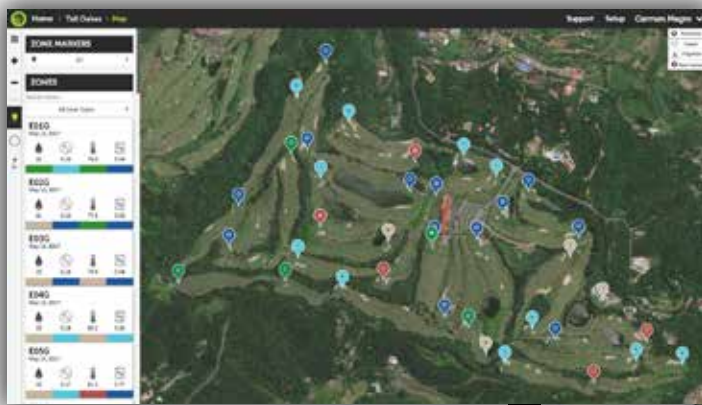

Visual Insight

Every measurement captured with POGO contains moisture, EC, salinity concentration and temperature influences **PLUS** the precise location from the integrated pro-quality GPS. This allows **POGO TurfPRO Cloud linked to TurfPro Mobile** to plot the data spatially on a real map of your course.

Colors are assigned to different ranges (which you can define precisely). Data is automatically interpreted between locations where measurements were taken, so you'll see turf conditions for the entire turf zone, from just a small number of quick samples.

You'll make better decisions when you can see WHAT your turf feels, and WHERE.

Visual Insight sees problems like black layer forming before you do.

Trends are visualized, allowing you to see problems forming before symptoms appear so you can react before it becomes costly.

This is just one practical application of many.

The POGO system doesn't just record and present the raw data for you to interpret. Because your time is limited, you really want an analysis—What does the data mean? What should you do?

You'll get an enormous amount of insight at a glance, from just minutes a day.

- Hot spot identification for site-specific hand watering
- Nutritional stress identification
- Traffic influences on the turf conditions
- Changing rootzone conditions and influences
- Positive and negative trends from practices you employ
- Before/after analysis of product performance (ex. surfactants, rolling, ball speed changes, more)
- And more