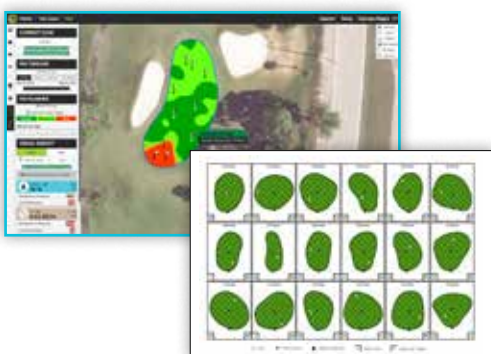

Pin planning

Record pin positions daily. Use this information to correlate with turf conditions measured with POGO to help explain the stress patterns you're seeing, and plan where future pin positions should go. Set these future positions with the Pin Planner tool so your selected positions will be shown on the automatically generated pin sheets. Share by URL or print as desired. Know not only pin locations, but understand putting quality perfectly.