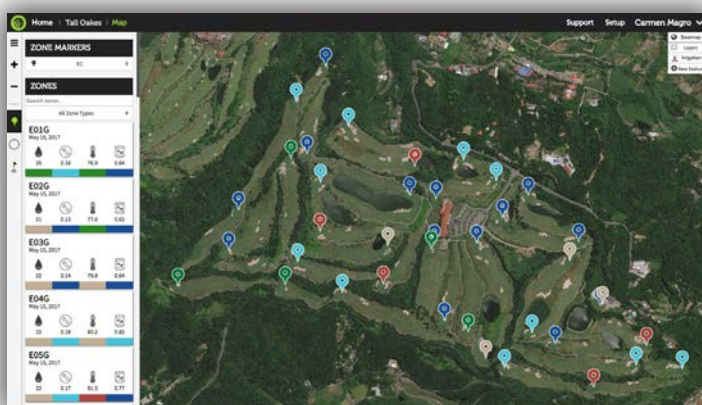

Visual Insight

Every measurement captured with POGO contains the relevant and most important variables **PLUS** the precise location from the integrated pro-quality GPS. Custom inputs too! This allows **POGO TurfPRO Cloud linked to TurfPro Mobile** to plot the data spatially on a real map of your course.

Colors are assigned to different ranges (which you can define precisely). Data is automatically interpreted between locations where measurements were taken, so you'll see turf conditions for the entire turf zone, from just a small number of quick samples or inputs.

You'll make better decisions when you can see WHAT your turf feels, and WHERE.

Visual Insight sees problems, like black layer, forming before you do.

Trends are visualized, allowing you to see problems forming before symptoms appear so you can react before it becomes costly.

This is just one practical application of many!

The POGO system doesn't just record and present the raw data for you to interpret. You want analysis, and you need it **FAST!**

Always know what the data means and what decisions are best.

You'll get an enormous amount of insight at a glance, **from just minutes a day.**

- Hot spot identification for site-specific hand watering
- Nutritional stress identification
- Traffic influences on the turf conditions
- Changing rootzone conditions and influences
- Positive and negative trends from practices you employ (ex. aeration analysis, irrigation changes)
- Before/after analysis of product performance (ex. surfactants, disease control, rolling, ball speed changes, resiliency, shear strength, others)
- And MUCH more!