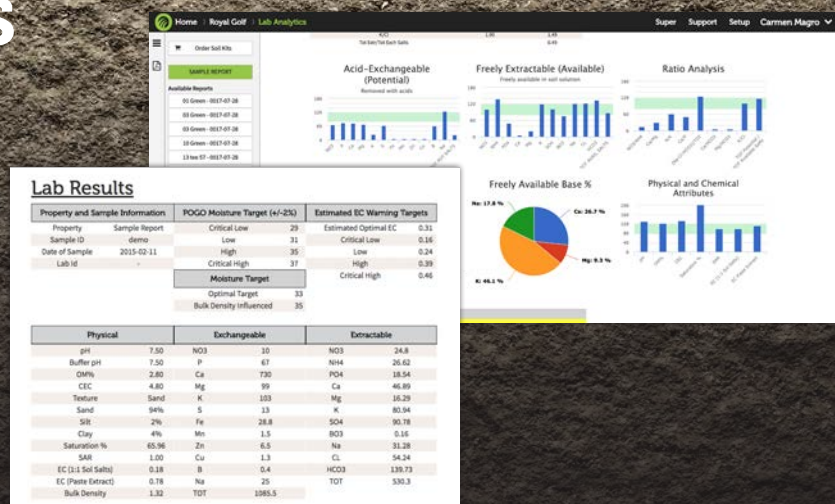

POGO Lab Analytics

Using unique lab analytics from POGO's independent USDA-certified laboratory, key attributes are measured to assist you in dialing in POGO warning settings so that POGO's Visual Insight is perfectly set up for your property. Offered as an option to using the POGO system, completing POGO sample tests for water, turf and soil gives you powerful enhanced insight so that truly 'optimal' conditions can be achieved.