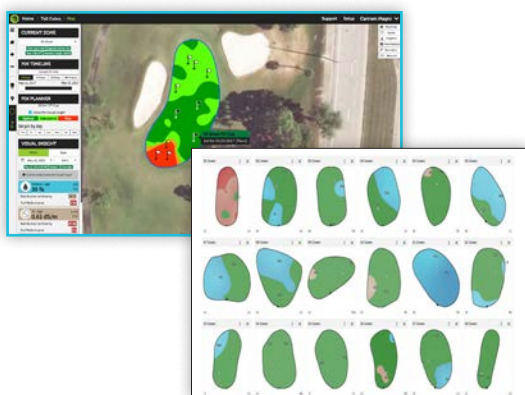

Rather than just presenting raw data for you to interpret, POGO TurfPRO Cloud analyzes your data and presents it **visually, and instantly syncs with TurfPro Mobile**. See variations of moisture, salinity, temperature, ball speed, firmness and more across every zone of your turf, and understand the effects of their interaction. This makes it quick and easy for you, and everyone else on staff to perform Best Management Practices (BMP's) by applying precisely **what, when and where** they're needed.

Reports...

From only minutes per day, so much insight right out of the box!

It takes only minutes a day to gather data from your entire course, and each measurement you take includes all of the most influential factors that govern turf performance, plus precise location. This rich set of data can then be put to work to provide further insight into every factor that contributes to turf performance.

Sample Reports (*all accessible seconds after sampling*):

Trend reports

Plot data for any combination of zones, turf parameters and date range to help identify trends and know how and when to adjust your practices. **Have decision-making confidence and predictability.** Also trend ball speed, firmness, custom logs and other spec conditions using POGO's spec features. Tasks, photos and notes show on the analysis at their precise point in time.

Pin planning

POGO's **patented** (2020) pin location system correlates **turf conditions measured with POGO and logged specs** to help explain the stress patterns you're seeing to place pins perfectly for playability. Set these future positions with the Pin Planner tool so your selected positions will be shown on the automatically generated pin sheets. Share by URL or print as desired. **Know not only pin locations, but understand putting quality perfectly.**