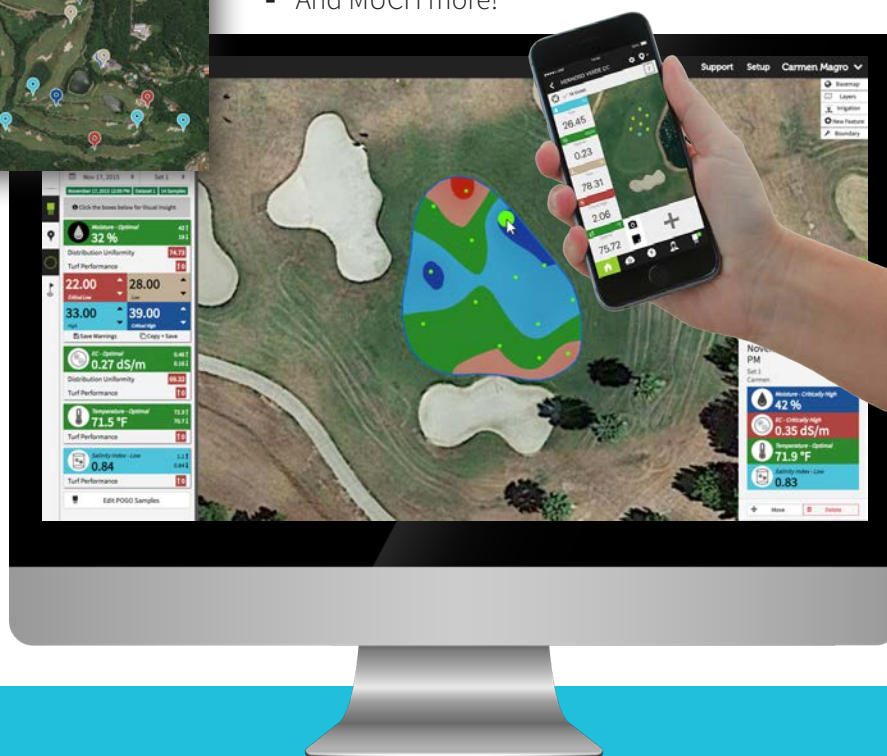

Rather than just presenting raw data for you to interpret, POGO TurfPRO Cloud analyzes your data and presents it **visually, and instantly syncs with TurfPro Mobile**. See variations of moisture, salinity, temperature, ball speed, firmness and more across every zone of your turf, and understand the effects of their interaction. This makes it quick and easy for you, and everyone else on staff to perform Best Management Practices (BMP's) by applying precisely **what, when and where** they're needed.