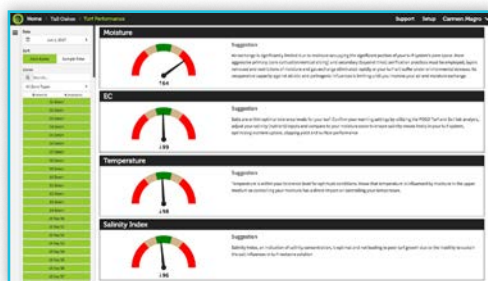

Reports...

From only minutes per day, so much insight right out of the box!

It takes only minutes a day to gather data from your entire course, and each measurement you take includes all of the most influential factors that govern turf performance, plus precise location. This rich set of data can then be put to work to provide further insight into every factor that contributes to turf performance.

Sample Reports (*all accessible seconds after sampling*):

Trend reports

Plot data for any combination of zones, turf parameters and date range to help identify trends and know how and when to adjust your practices. **Have decision-making confidence and predictability.** Also trend ball speed, firmness, custom logs and other spec conditions using POGO's spec features. Tasks, photos and notes show on the analysis at their precise point in time.

Pin planning

POGO's **patented** (2020) pin location system correlates **turf conditions measured with POGO and logged specs** to help explain the stress patterns you're seeing to place pins perfectly for playability. Set these future positions with the Pin Planner tool so your selected positions will be shown on the automatically generated pin sheets. Share by URL or print as desired. **Know not only pin locations, but understand putting quality perfectly.**

Distribution uniformity

POGO's **NEWLY patented** (2022) DU analysis offers ability to do a **course-wide audit** every day **in minutes per zone** without needing to do a traditional, time-consuming DU analysis. Distribution uniformity (DU) of moisture and EC for each zone is calculated instantly—a true representation of turf conditions (**as the turf sees it, not just what lands on the surface**). Use DU to assess aeration, surfactant and many other applications, easily.