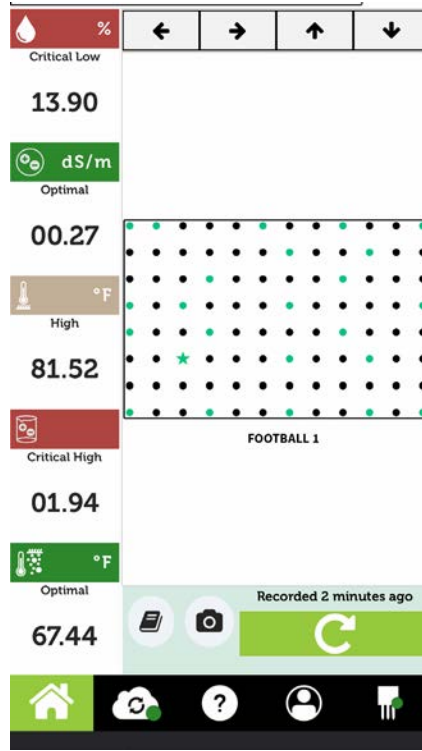

SportsTurf and Research

NEW - Template Sampling and Analysis

The sportsturf industry has brought us well into the action, using POGO in every corner of the globe. A particular challenge we faced with these applications was the inability to get a precision GPS fix for our POGO equipment, particularly under a roof.

In addition, our strong academic community which we support through and through had a similar issue as these cooperating researchers attempted to use POGO in their field work on very tight plots, much smaller than putting greens, fairways and fields..

Our engineers developed our **NEW POGO Template sampling platform** to allow users to set up a zone using a template system, and sample to specific spots they choose on that template, allowing all to enjoy POGO's visual insight analysis, even when GPS is not ideal!