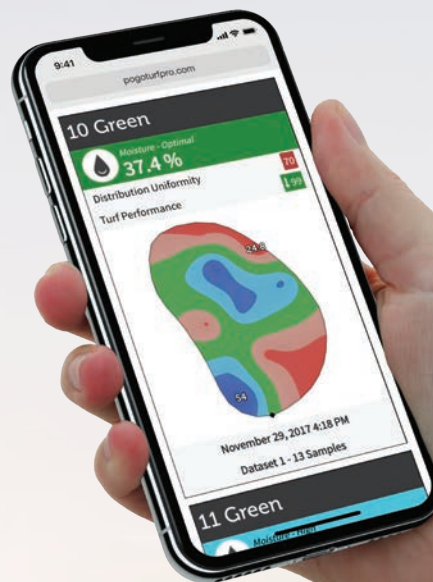

To get started, simply insert the POGO Pro+ sensor into the turf and tap the sample button in the app on your smartphone. With each measurement, POGO records the precise location. This permits areas of stress to be pinpointed precisely when the data is analyzed.

Each new multi-parameter measurement (as well as any number of specs you log) is color-coded to clearly display where your conditions are in relation to your customized target range while **predicting where conditions are headed**. Customizing these settings is simple and allows you to create value ***RIGHT OUT OF THE BOX!***