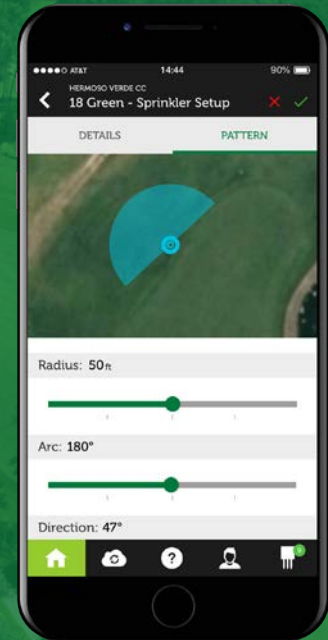

Pin planning

POGO's **patented** (2020) pin location system correlates **turf conditions measured with POGO and logged specs** to help explain the stress patterns you're seeing to place pins perfectly for playability. Set these future positions with the Pin Planner tool so your selected positions will be shown on the automatically generated pin sheets. Share by URL or print as desired. **Know not only pin locations, but understand putting quality perfectly.**

Turf performance indicator (TPI)

POGO's **patented** (2021) TPI analysis provides insight into multiple conditions on the same scale, giving you a unique turf performance score for your conditions. In addition, it identifies what may be causing the score and even provides suggestions to fix it. Advanced stress predictability models available when combined with POGO Weather (optional add-on, page 14)

Mapping

Use POGO's precise integrated GPS to **map just about anything on your property**. Create your own irrigation as-built images, log IPM problem areas, map individual irrigation and drainage components, and much more.

Layer any feature or mapped condition or object that you wish.

POGO Turf Pro Mobile makes it easy to record the location and other characteristics of sprinklers, catchbasins, hydrants, drain lines, paths, etc. Simply hold the Pro+ over the object (or walk along the route).