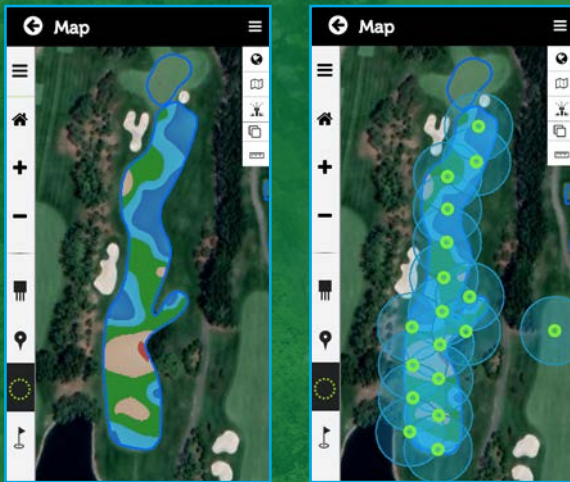

Pin planning

POGO's **patented** (2020) pin location system correlates **turf conditions measured with POGO and logged specs** to help explain the stress patterns you're seeing to place pins perfectly for playability. Set these future positions with the Pin Planner tool so your selected positions will be shown on the automatically generated pin sheets. Share by URL or print as desired. **Know not only pin locations, but understand putting quality perfectly.**

Distribution uniformity

POGO's **NEWLY patented** (2022) DU analysis offers ability to do a **course-wide audit** every day **in minutes per zone** without needing to do a traditional, time-consuming DU analysis. Distribution uniformity (DU) of moisture and EC for each zone is calculated instantly—a true representation of turf conditions (**as the turf sees it, not just what lands on the surface**). Use DU to assess aeration, surfactant and many other applications, easily.

Mapping

Use POGO's precise integrated GPS to **map just about anything on your property**. Create your own irrigation as-built images, log IPM problem areas, map individual irrigation and drainage components, and much more.

Layer any feature or mapped condition or object that you wish.

POGO Turf Pro Mobile makes it easy to record the location and other characteristics of sprinklers, catchbasins, hydrants, drain lines, paths, etc. Simply hold the Pro+ over the object (or walk along the route).