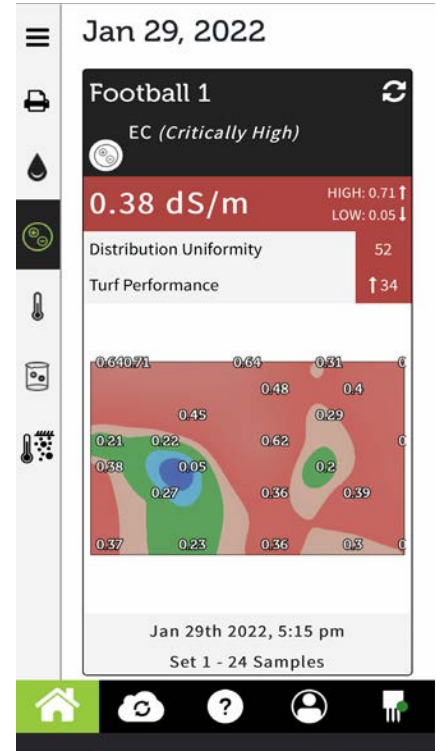

SportsTurf and Research

NEW - Template Sampling and Analysis

The sportsturf industry has brought us well into the action, using POGO in every corner of the globe. A particular challenge we faced with these applications was the inability to get a precision GPS fix for our POGO equipment, particularly under a roof.

In addition, our strong academic community which we support through and through had a similar issue as these cooperating researchers attempted to use POGO in their field work on very tight plots, much smaller than putting greens, fairways and fields..

Our engineers developed our **NEW POGO Template sampling platform** to allow users to set up a zone using a template system, and sample to specific spots they choose on that template, allowing all to enjoy POGO's visual insight analysis, even when GPS is not ideal!